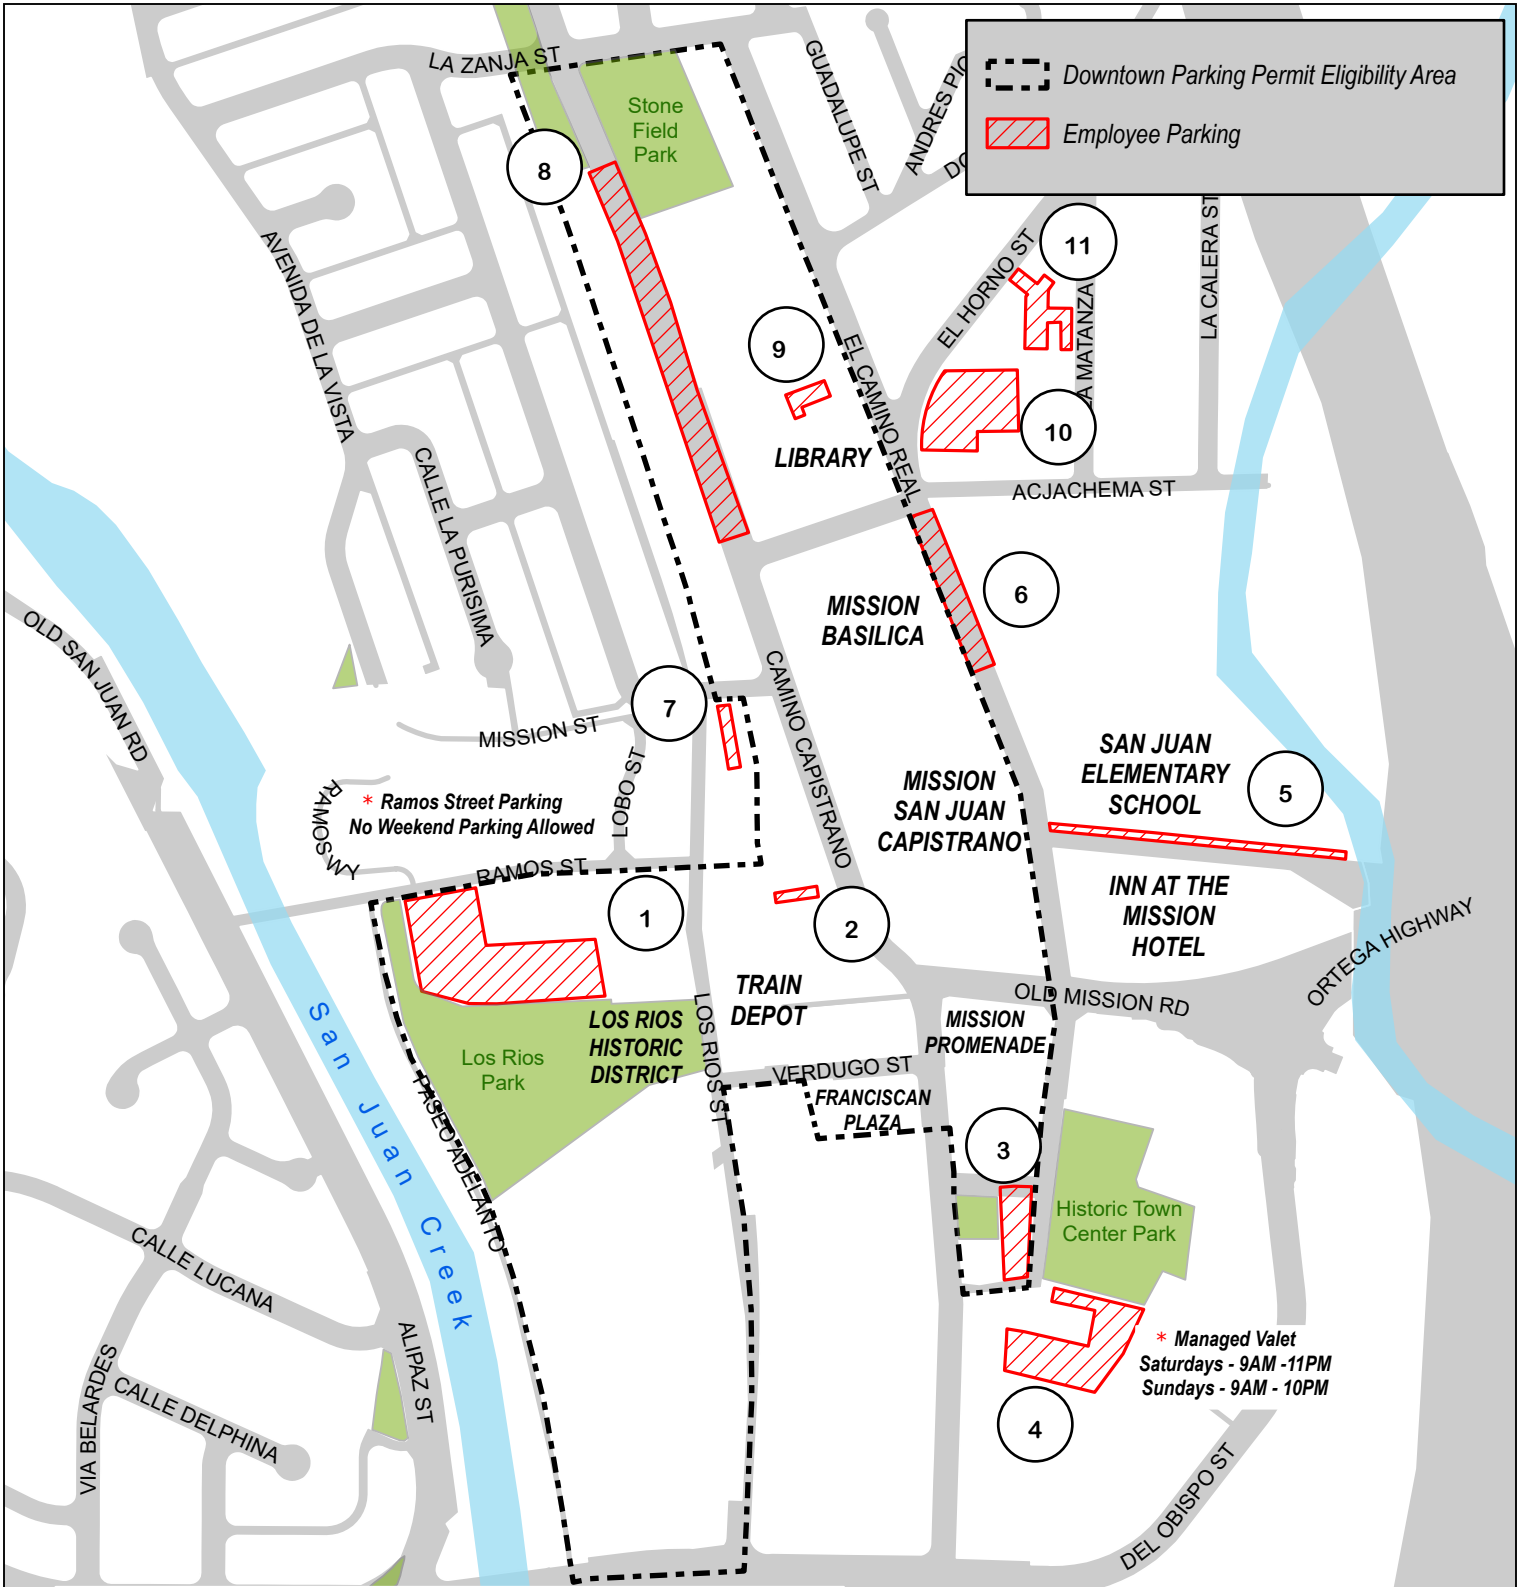

Downtown Employee Parking Permit Program Effective October 1, 2025

Downtown Parking Permit Eligibility Area

Employee Parking

NOTE: All Parking Lots - No Overnight Parking from 2AM to 5AM

Parking Area Number	Name	Parking	Restrictions
* 1	RAMOS STREET PARKING LOT	Lot	Weekdays Only; No Weekend Parking Allowed
2	MULTI-MODAL LOT	Lot	Everyday Parking / North end 60-70 spaces Only
* 3	ESSLINGER PARKING LOT	Lot	Everyday Parking
4	FORSTER PROPERTY PARKING LOT	Lot	Weekends Only - Managed Valet
5	SAN JUAN ELEMENTARY SCHOOL	Lot	Weekends Only
6	EL CAMINO REAL STREET PARKING	Street	Everyday Parking
7	NORTH DEPOT PARKING LOT	Lot	Everyday Parking / Northernmost Parking spaces Only
8	CAMINO CAPISTRANO STREET PARKING	Street	Everyday Parking
9	LA SALA PARKING LOT	Lot	Weekends Only
10	LIBRARY PARKING LOT	Lot	Everyday Parking
11	OLD FIRE STATION COMPLEX	Lot	Weekends Only