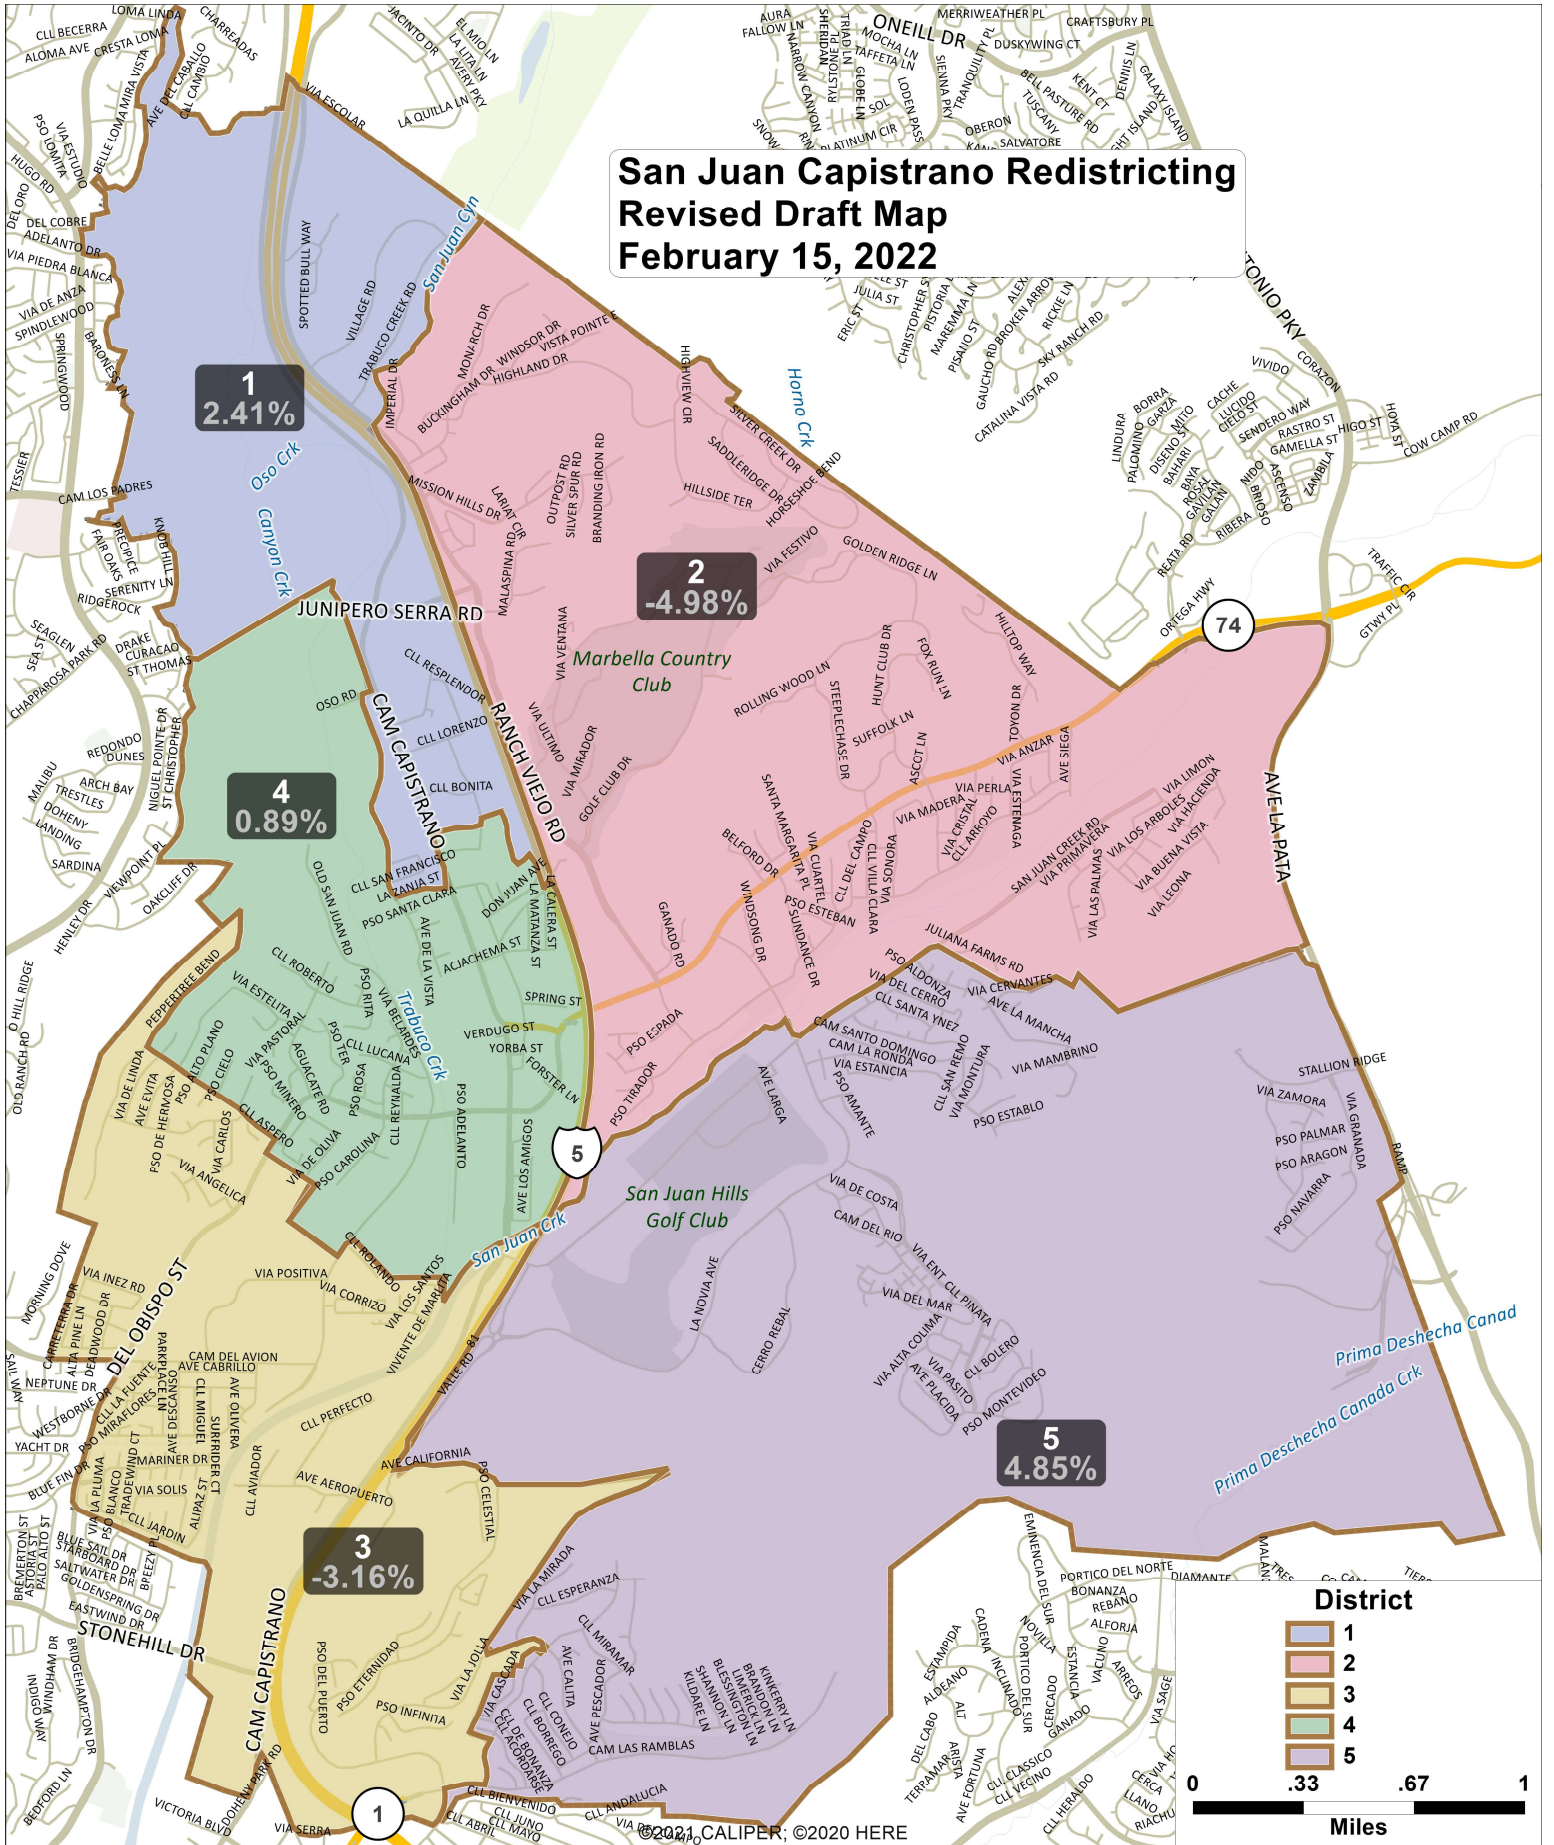

San Juan Capistrano Redistricting Revised Draft Map February 15, 2022

1
2.41%

2
-4.98%

4
0.89%

3
-3.16%

5
4.85%

District

- 1
- 2
- 3
- 4
- 5